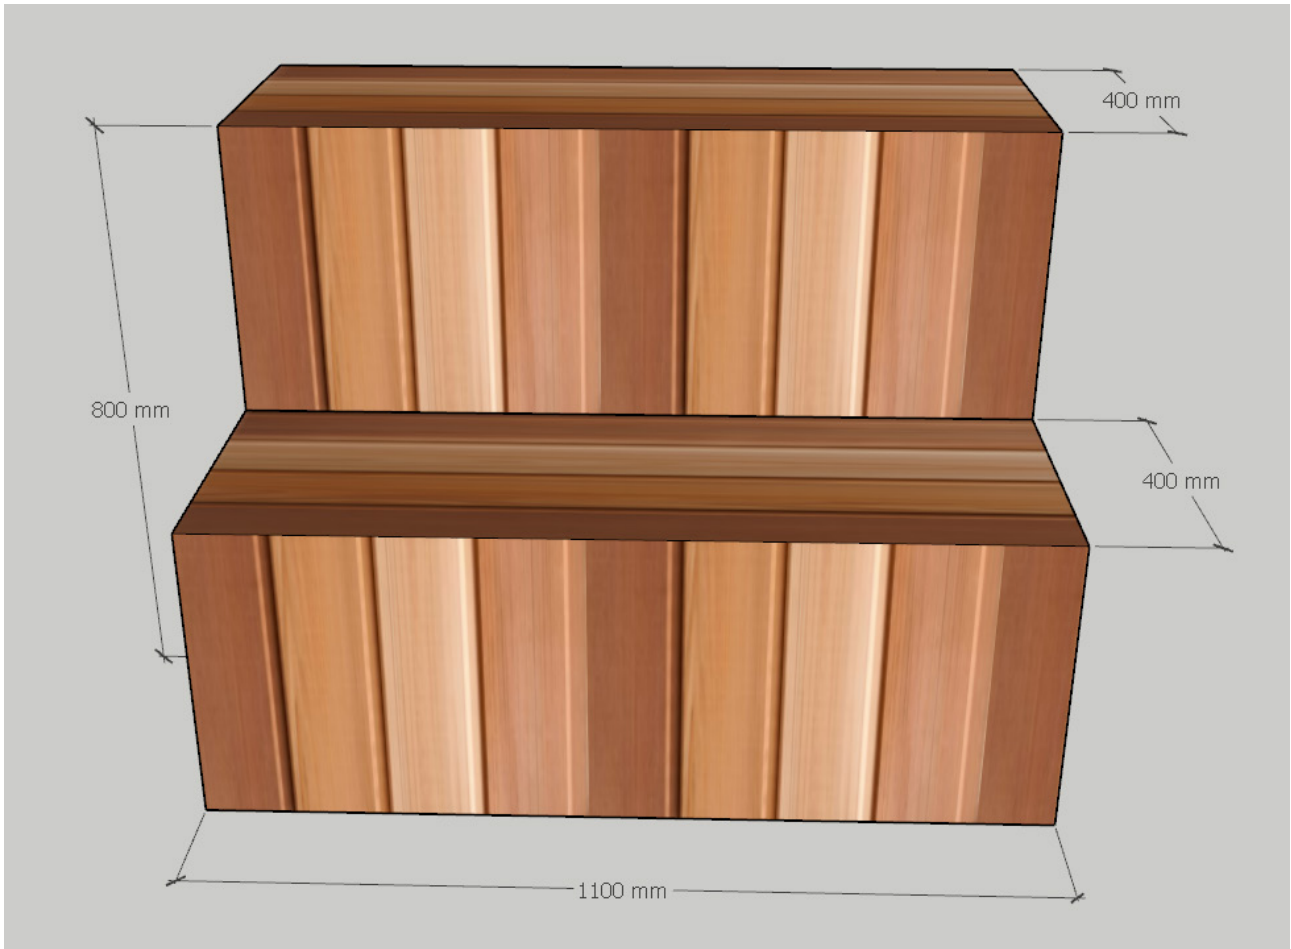

INDOOR SAUNA ROOM

WJS-1212

DIMENSION

1200×1200×2000MM

Wall Thickness

50Wmm

DBENCH SIZES

DOOR OPTIONS

1. Full tempered glass door
2. Wood door with window

WOOD OPTIONS

Spruce

Canadian Hemlock

Canadian Red Cedar

WAJA SAUNA

WAJA LEISURE EQUIPMENT (SHENZHEN) LIMITED

www.hiheatsaunas.com