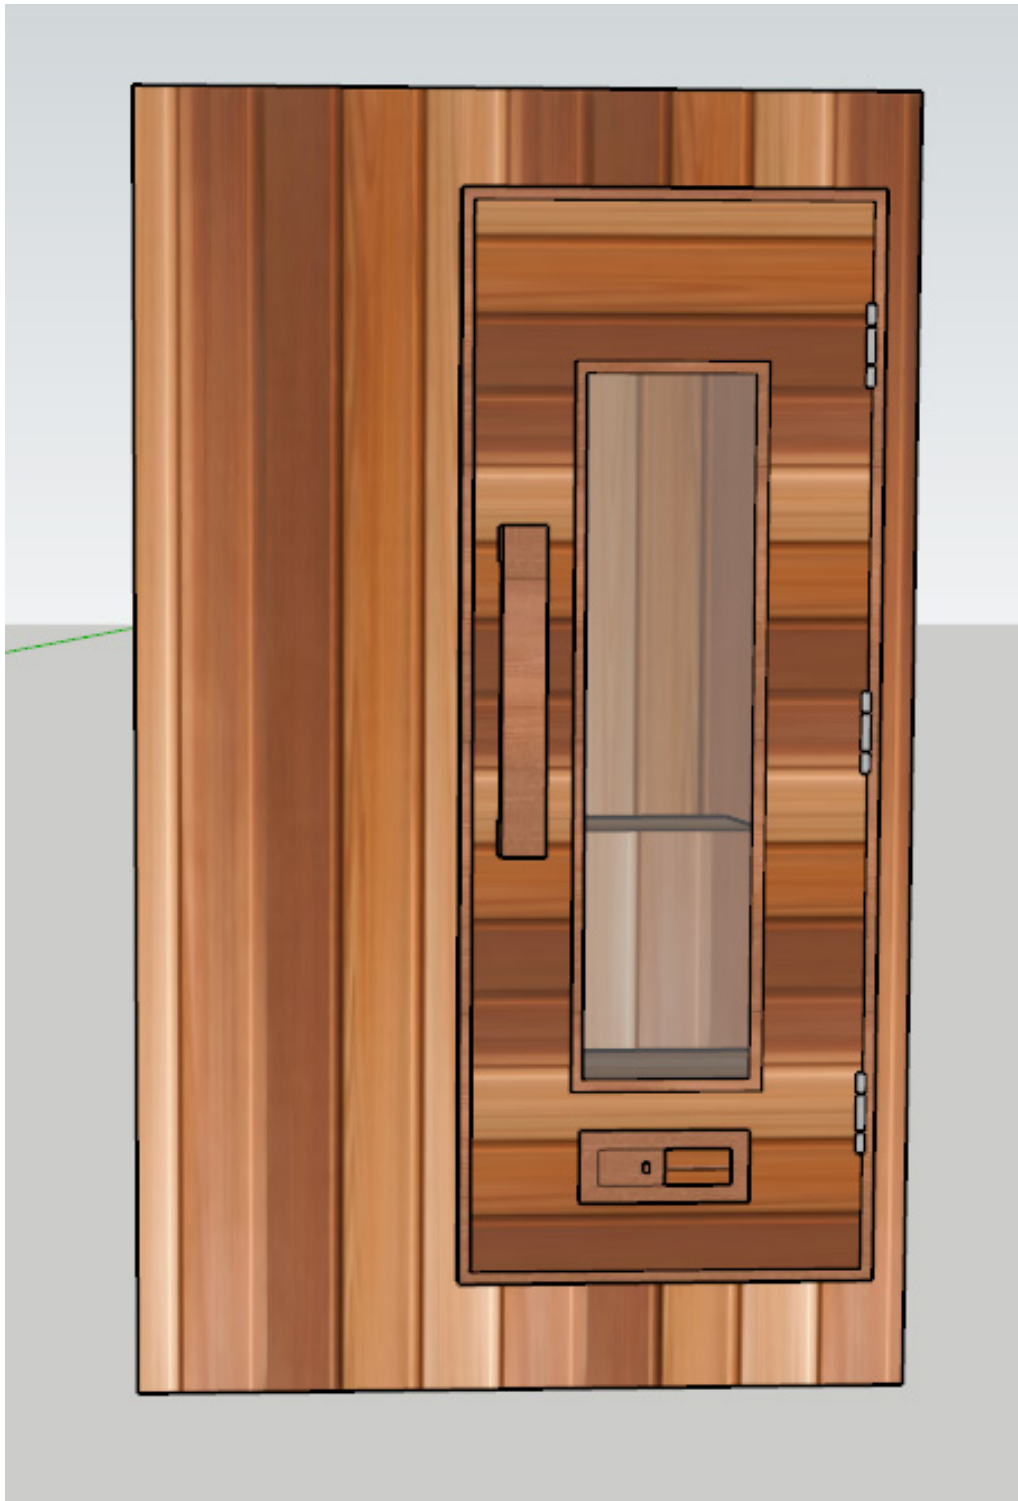

INDOOR SAUNA ROOM

WJS-1212

DIMENSION

1200×1200×2000MM

Wall Thickness

50Wmm

DBENCH SIZES

DOOR OPTIONS

1. Full tempered glass door
2. Wood door with window

WOOD OPTIONS

Spruce

Canadian Hemlock

Canadian Red Cedar

WAJA SAUNA

WAJA LEISURE EQUIPMENT (SHENZHEN) LIMITED

www.hiheatsaunas.com