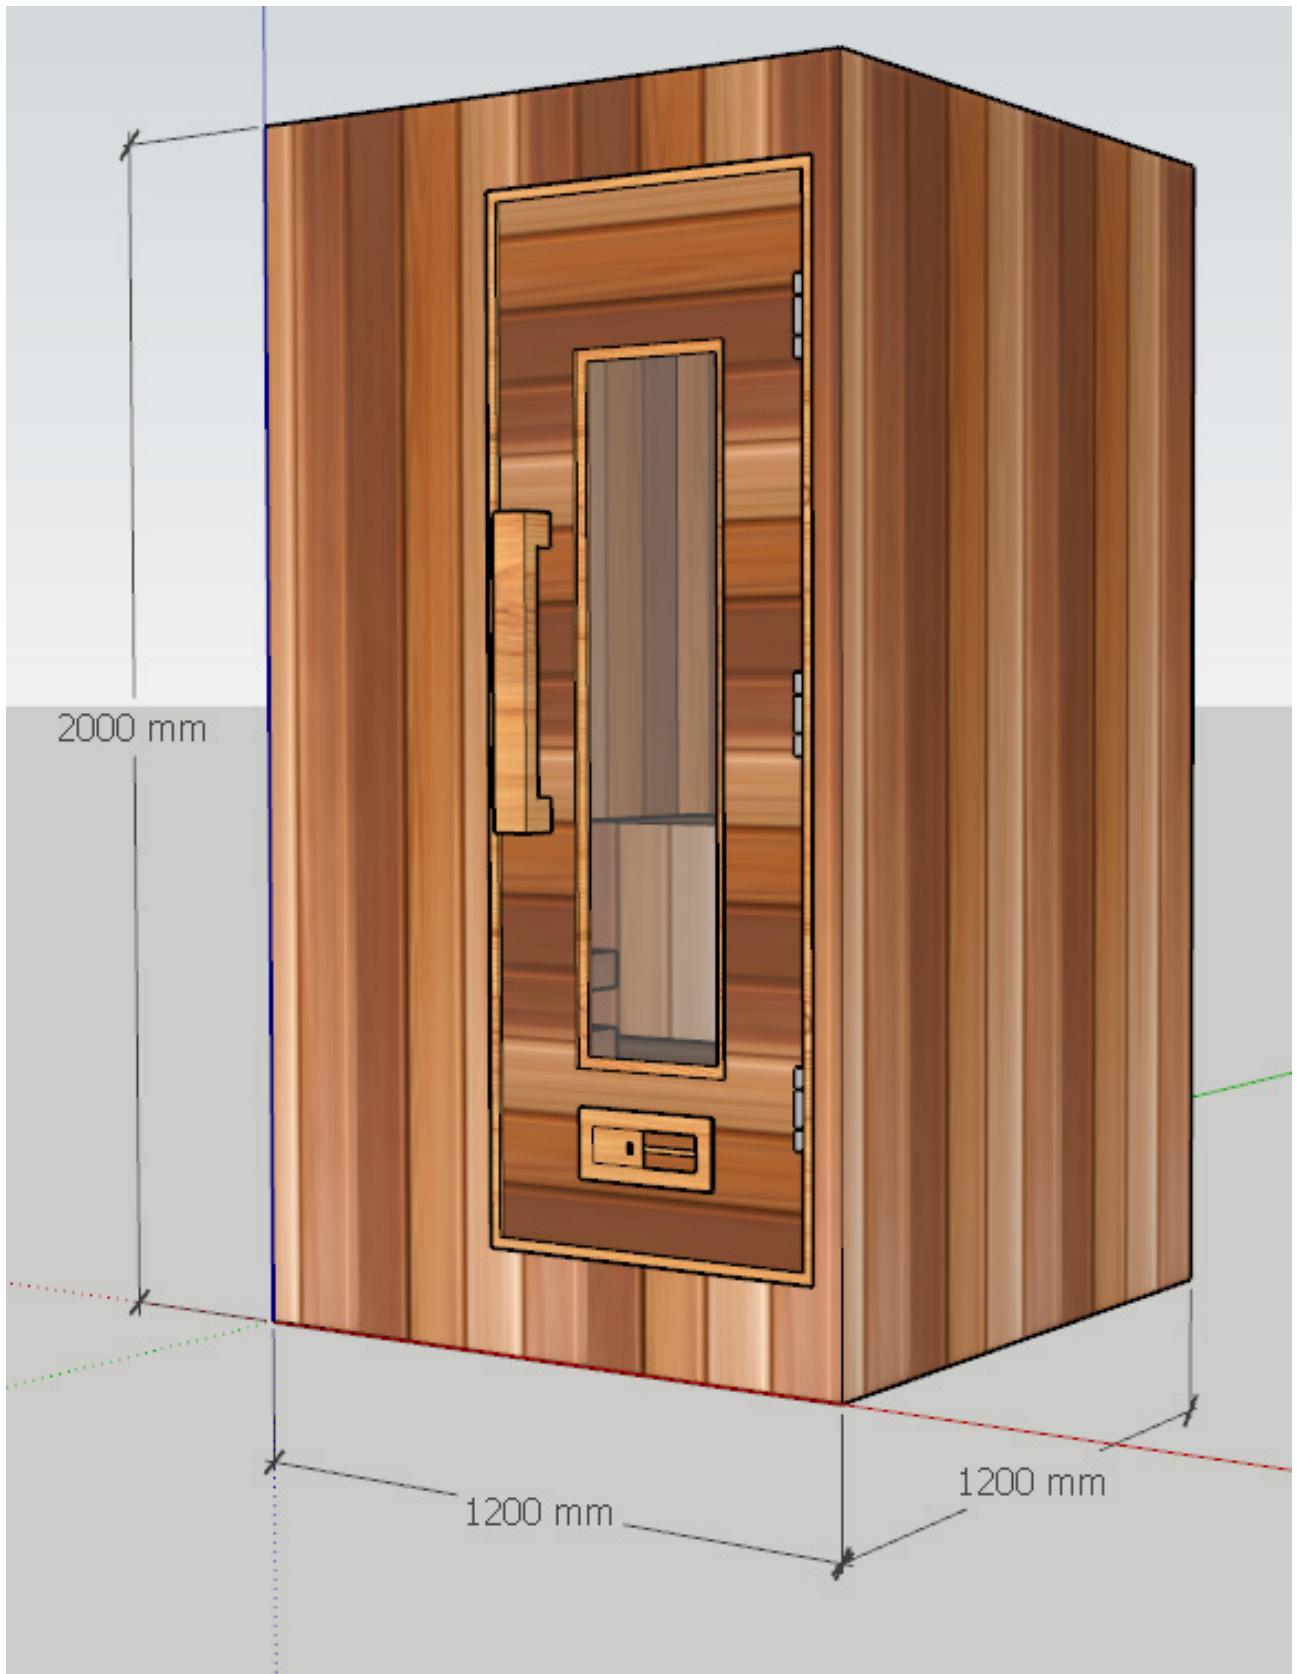

INDOOR SAUNA ROOM

WJS-1212

DIMENSION

1200×1200×2000MM

Wall Thickness

50Wmm

DBENCH SIZES

DOOR OPTIONS

1. Full tempered glass door
2. Wood door with window

WOOD OPTIONS

Spruce

Canadian Hemlock

Canadian Red Cedar

WAJA SAUNA

WAJA LEISURE EQUIPMENT (SHENZHEN) LIMITED

www.hiheatsaunas.com