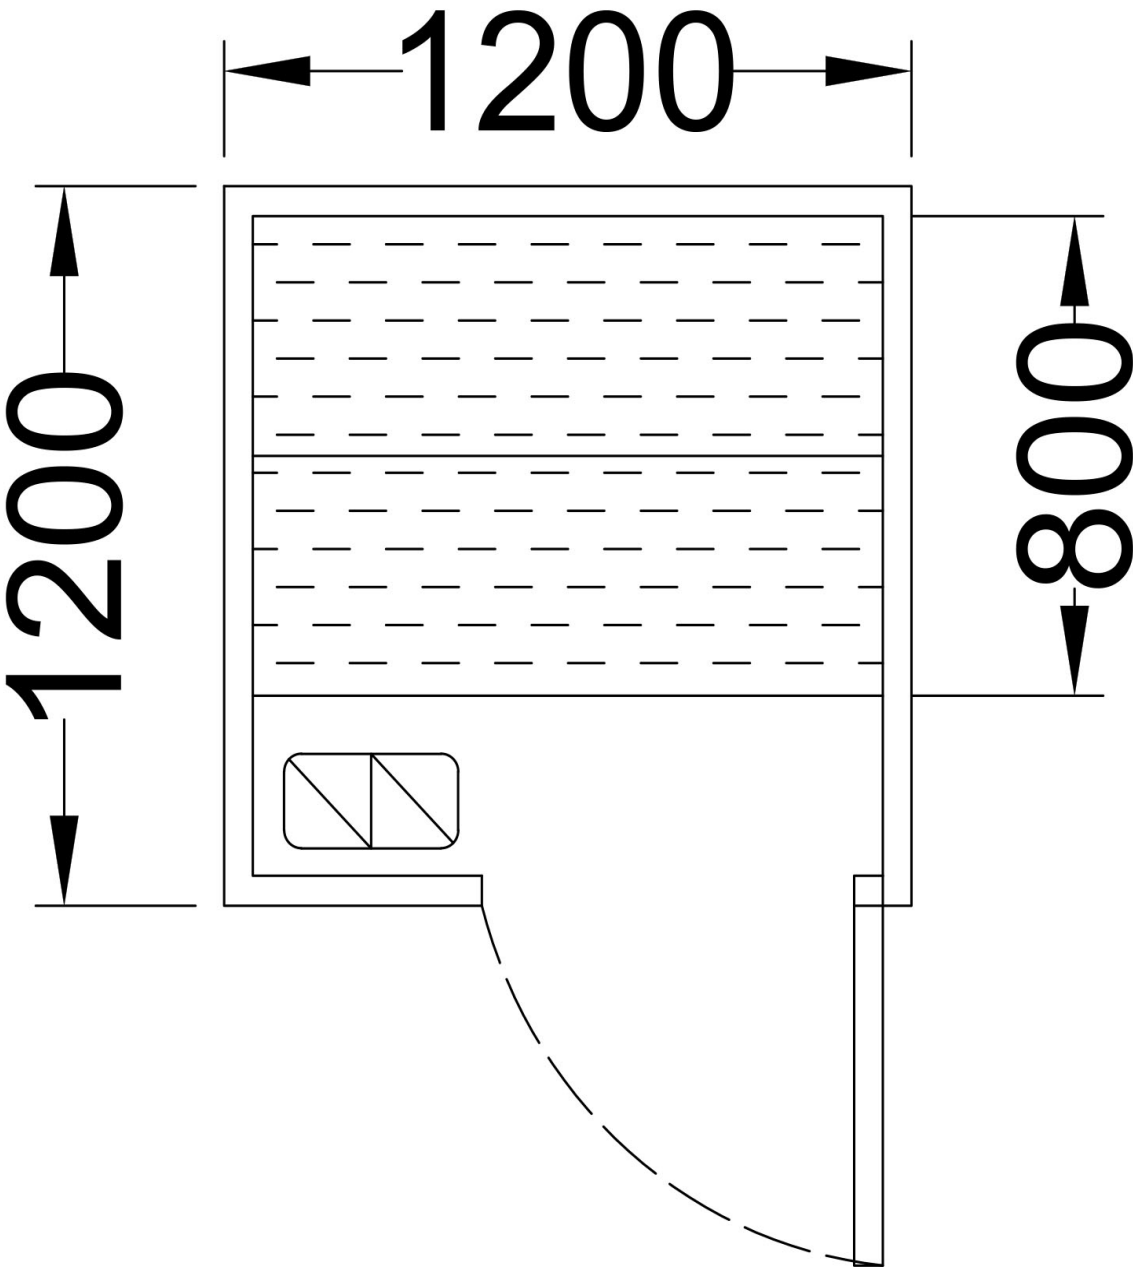

INDOOR SAUNA ROOM

WJS-1212

DIMENSION

1200×1200×2000MM

Wall Thickness

50Wmm

DBENCH SIZES

DOOR OPTIONS