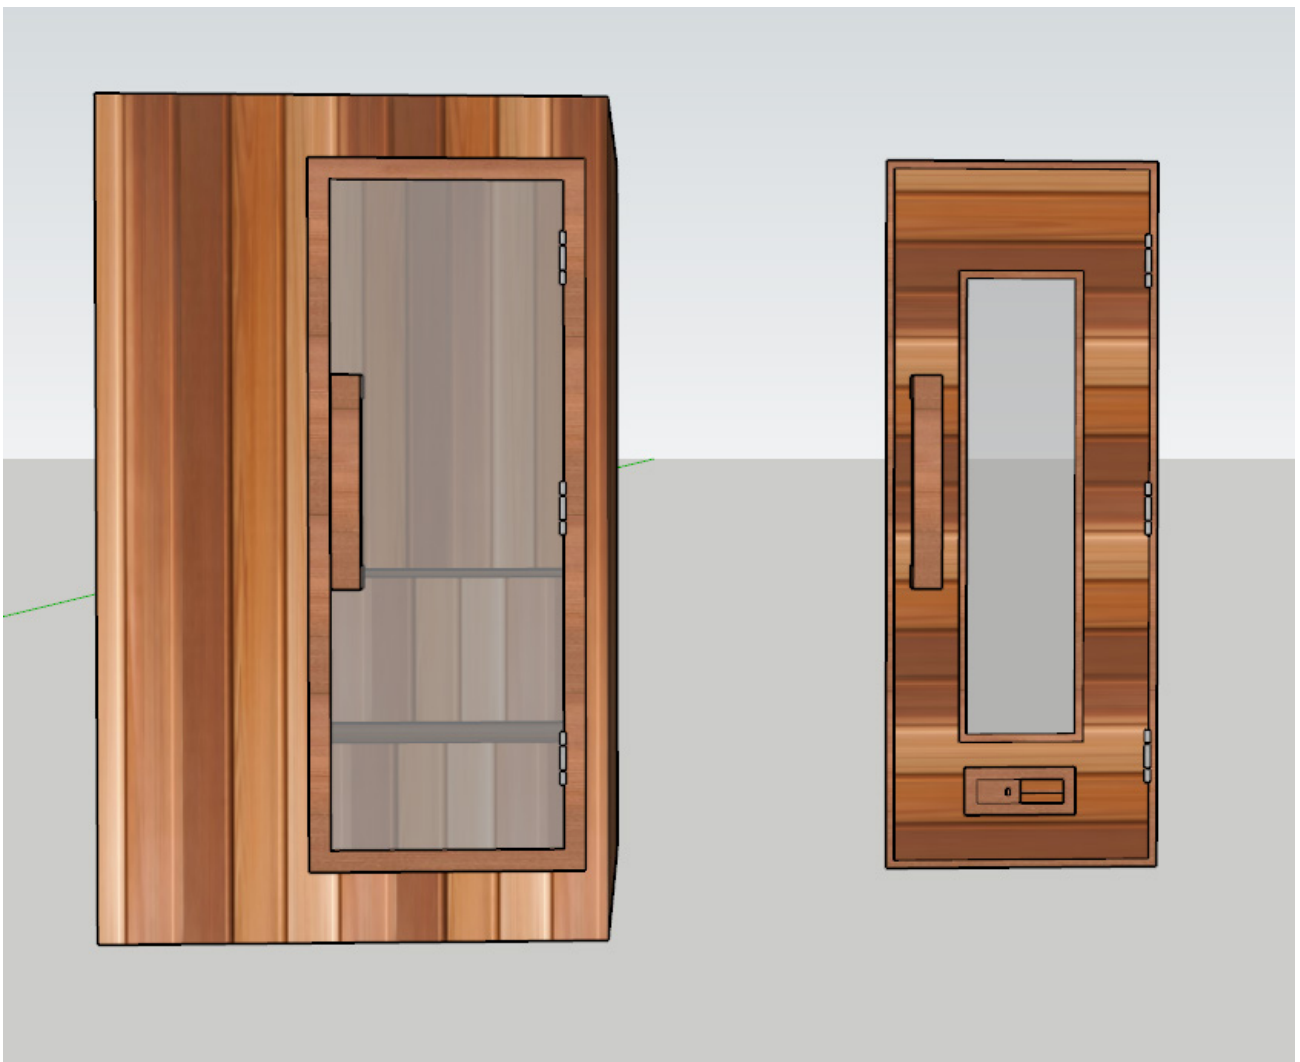

INDOOR SAUNA ROOM

WJS-1212

DIMENSION

1200×1200×2000MM

Wall Thickness

50Wmm

DBENCH SIZES

DOOR OPTIONS

1. Full tempered glass door
2. Wood door with window

WOOD OPTIONS

Spruce

Canadian Hemlock

Canadian Red Cedar

WAJA SAUNA

WAJA LEISURE EQUIPMENT (SHENZHEN) LIMITED

www.hiheatsaunas.com