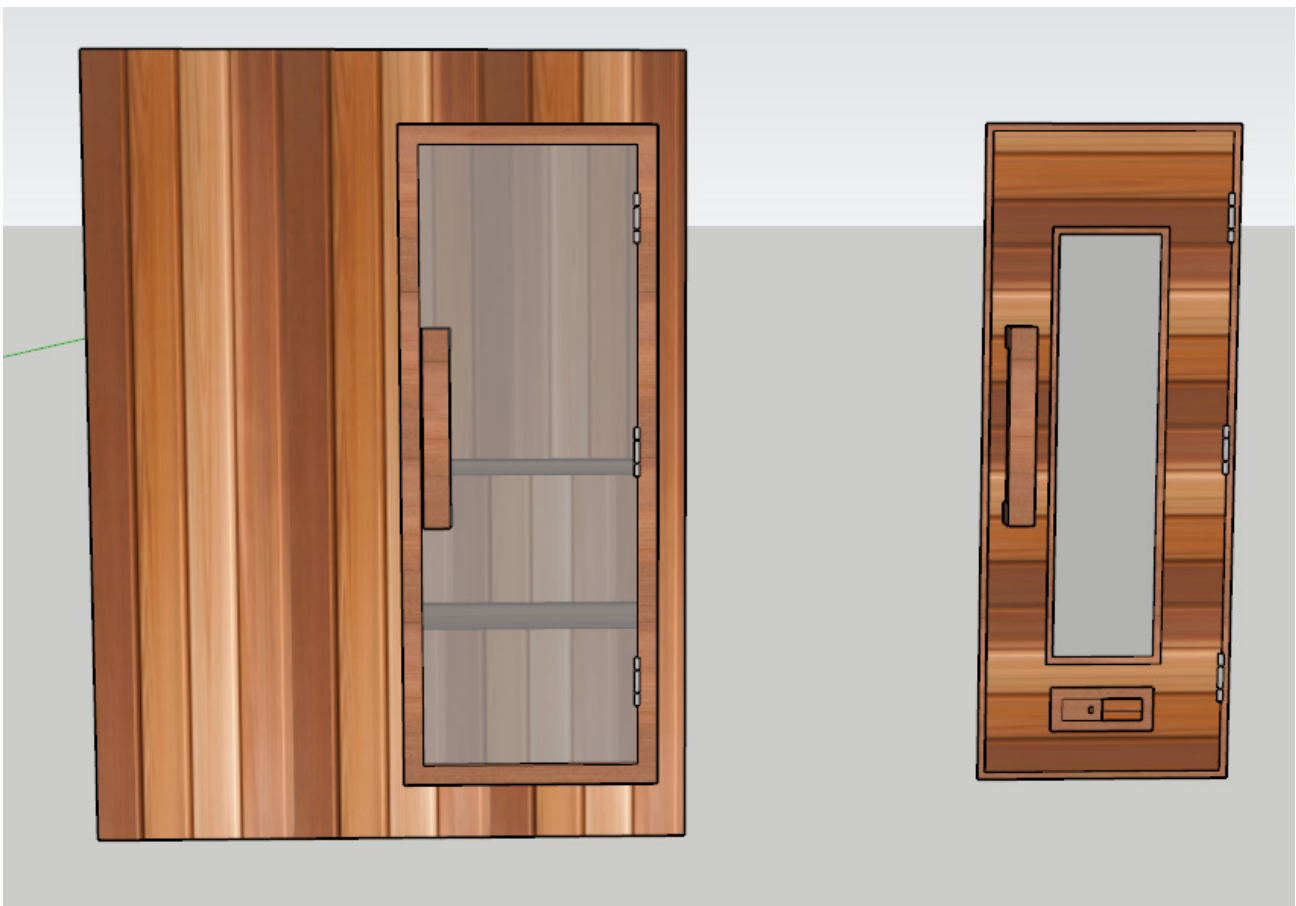

INDOOR SAUNA ROOM

WJS-1515

DIMENSION

1500×1500×2000MM

Wall Thickness

50mm

DBENCH SIZES

DOOR OPTIONS

1. Full tempered glass door
2. Wood door with window

WOOD OPTIONS

Spruce

Canadian Hemlock

Canadian Red Cedar

WAJA SAUNA

WAJA LEISURE EQUIPMENT (SHENZHEN) LIMITED

www.hiheatsaunas.com