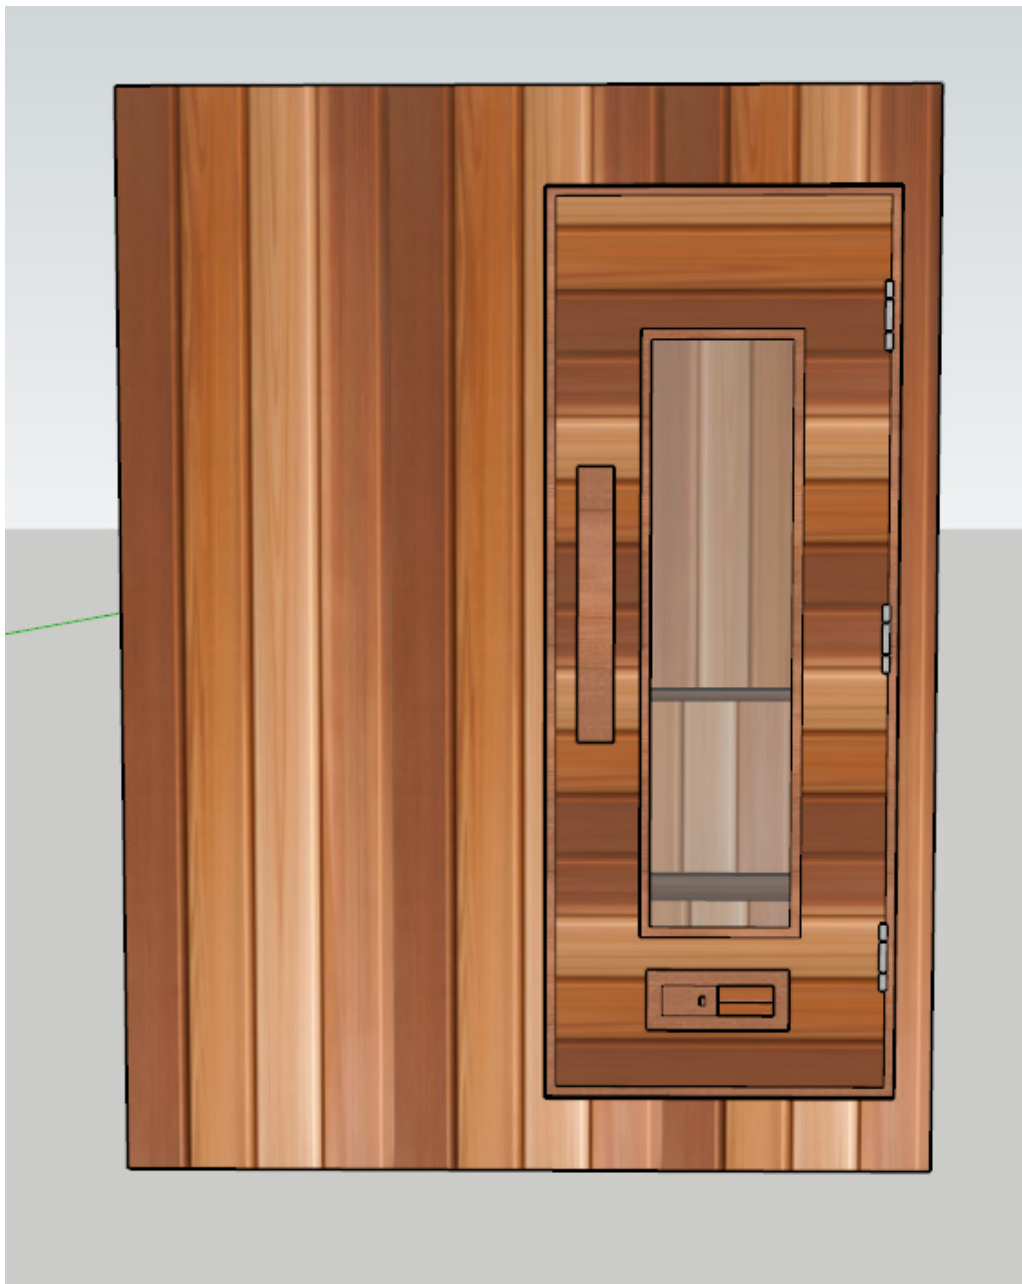

INDOOR SAUNA ROOM

WJS-1515

DIMENSION

1500×1500×2000MM

Wall Thickness

50mm

DBENCH SIZES

DOOR OPTIONS

1. Full tempered glass door
2. Wood door with window

WOOD OPTIONS

Spruce

Canadian Hemlock

Canadian Red Cedar

WAJA SAUNA

WAJA LEISURE EQUIPMENT (SHENZHEN) LIMITED

www.hiheatsaunas.com