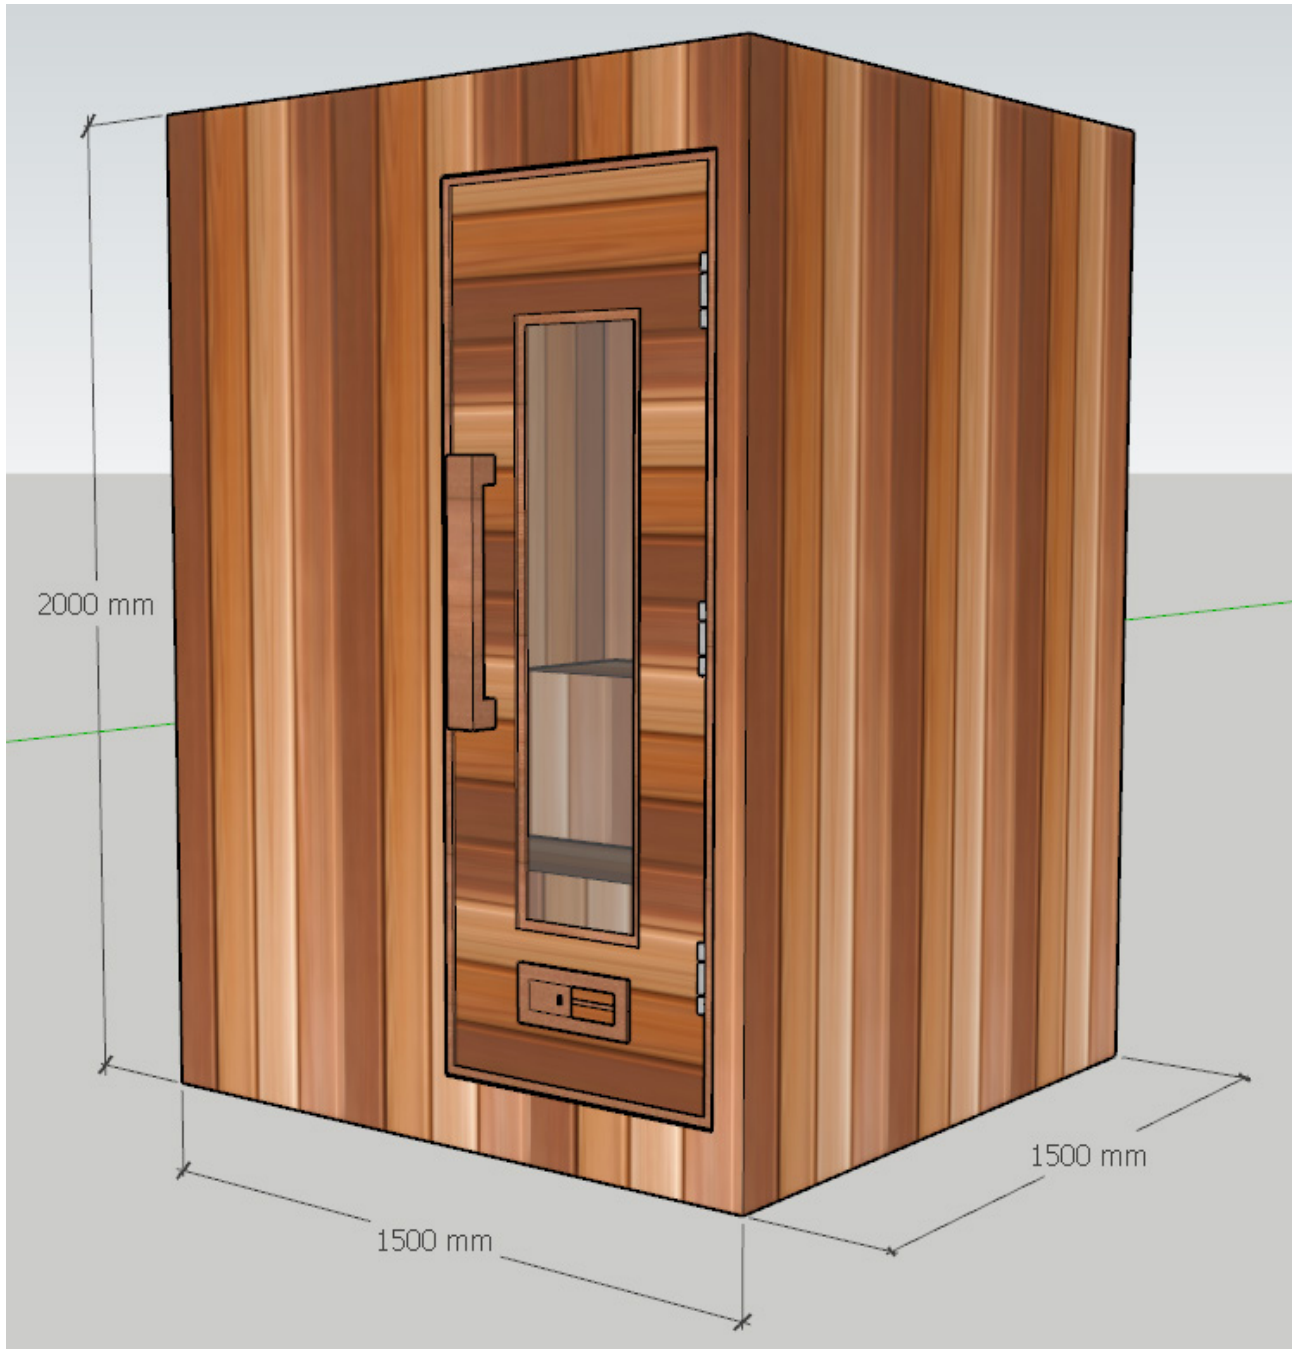

INDOOR SAUNA ROOM

WJS-1515

DIMENSION

1500×1500×2000MM

Wall Thickness

50mm

DBENCH SIZES

DOOR OPTIONS

1. Full tempered glass door
2. Wood door with window

WOOD OPTIONS

Spruce

Canadian Hemlock

Canadian Red Cedar

WAJA SAUNA

WAJA LEISURE EQUIPMENT (SHENZHEN) LIMITED

www.hiheatsaunas.com