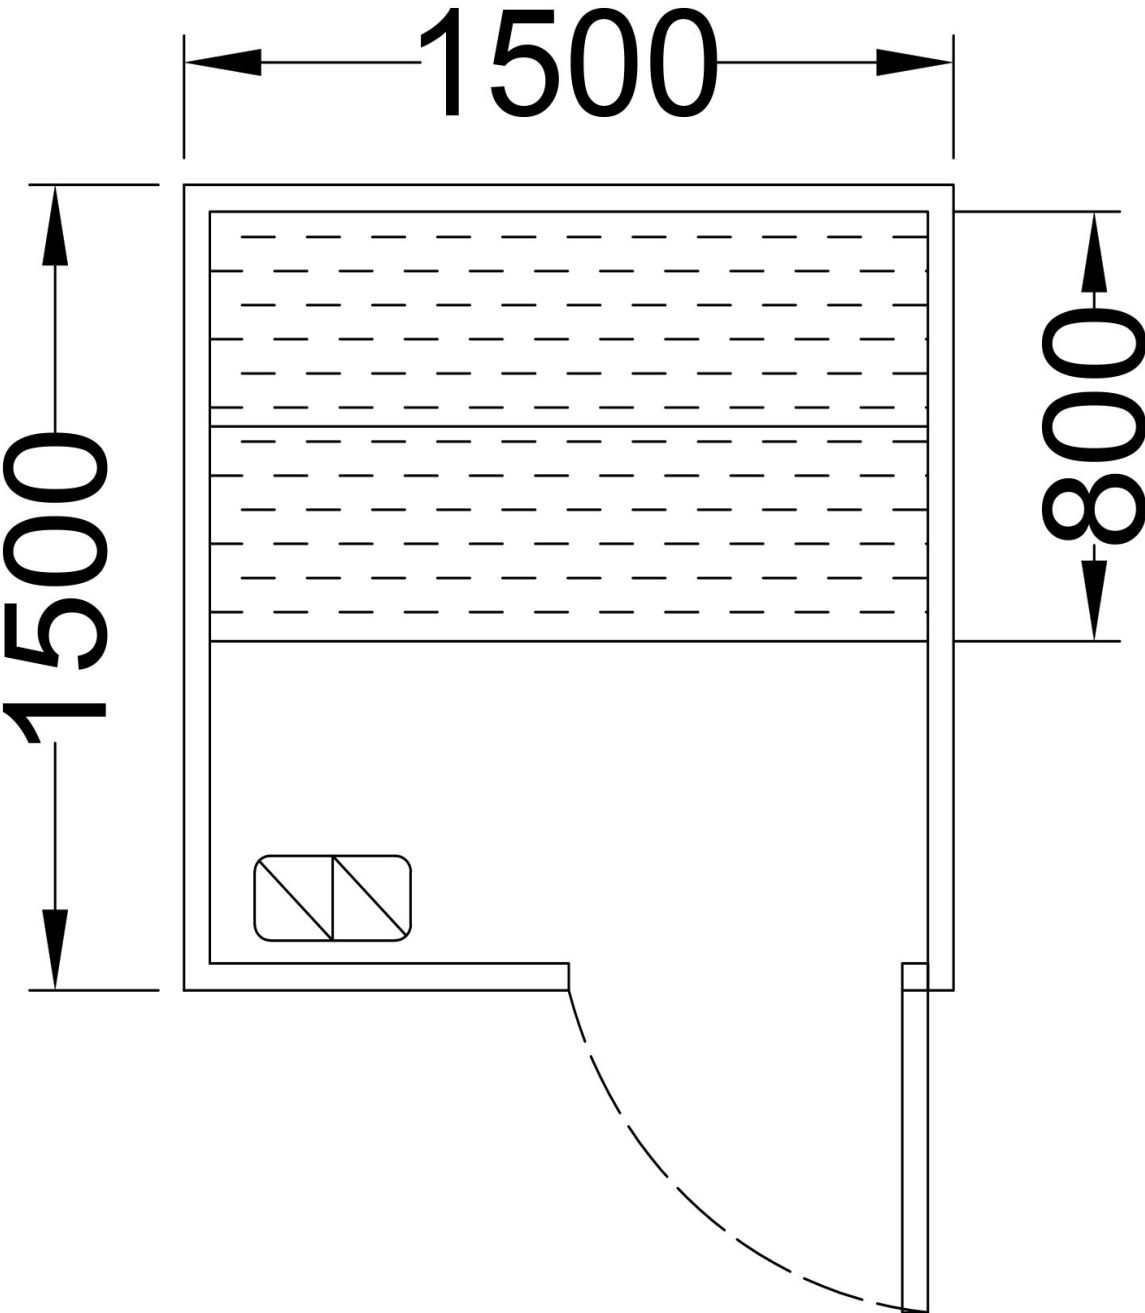

INDOOR SAUNA ROOM

WJS-1515

DIMENSION

1500×1500×2000MM

Wall Thickness

50mm

DBENCH SIZES

DOOR OPTIONS